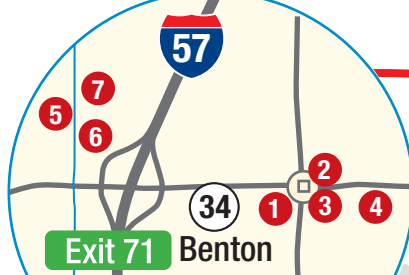

DIRECTIONS TO 3ABN

North
*Map not to scale

GPS Directions

If you use a GPS, try "3ABN" or "Three Angels Broadcasting Network." If you need an address, try 3391 Charley Good Road, West Frankfort, IL 62896.

Grocery Store:

- 7 Walmart - 919 Giacone Dr
- Also available - Arby's, Taco Bell, KFC, McDonald's, Hardee's, Domino's Pizza, Joe's Pizza, Cozy Table, Save-a-Lot, Dollar Tree, Pizza Hut, Dollar General

Marion

- 1 Applebee's - 2712 W Deyoung St
- 2 Culver's - 2605 Blue Heron Dr
- 3 Don Sol Mexican Grill - 2800 17th St
- 4 Fazoli's - 1135 N Carbon St
- 5 IHOP - 2607 Blue Heron Dr
- 6 La Fiesta Mexican - 1600 W Kimmel St
- 7 Logan's Roadhouse - 1305 Halfway Rd
- 8 McAlister's Deli - 2704 17th St Suite A
- 9 O'Charley's - 2808 W Deyoung St
- 10 Panera Bread - 2704 W Deyoung St
- 11 Thai-D - 2801 Civic Cir Blvd
- 12 Chipotle - 2804 Joseph Canyon Way
- 13 Olive Garden - 2900 Joseph Canyon Way
- 14 Seasoning Bistro - 602 Town Square Plaza

West Frankfort

- 1 Clubhouse Grille - 805 W Main St
- 2 China Star - 705 W Main St
- 3 Subway - 610 W Main St
- 4 La Fiesta Mexican - 1402 W Main St
- 5 Don Luna Mexican - 1012 W Main St
- 6 Super Wok - 110 S Logan St
- 7 Papa Johns Pizza - 719 S Logan St
- 8 Domino's Pizza - 716 S Logan St
- 9 Mad Mad's Pizza - 200 E Main St