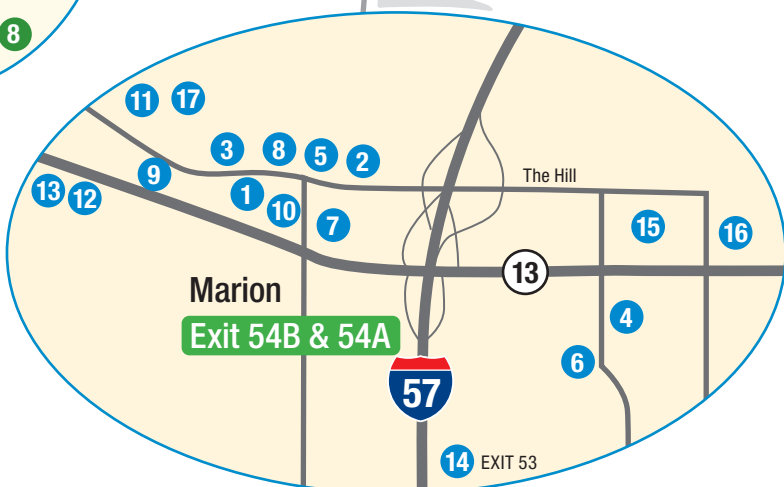

Grocery Store:

- 7 Walmart - 919 Giacone Dr
- Also available - Arby's, Taco Bell, KFC, McDonald's, Hardee's, Domino's Pizza, Joe's Pizza, Cozy Table, Save-a-Lot, Dollar Tree, Pizza Hut, Dollar General

Marion

- 1 Applebee's - 2712 W Deyoung St
- 2 Culver's - 2605 Blue Heron Dr
- 3 Don Sol Mexican Grill - 2800 17th St
- 4 Fazoli's - 1135 N Carbon St
- 5 IHOP - 2607 Blue Heron Dr
- 6 La Fiesta Mexican - 1600 W Kimmel St
- 7 Logan's Roadhouse - 1305 Halfway Rd
- 8 McAlister's Deli - 2704 17th St Suite A
- 9 O'Charley's - 2808 W Deyoung St
- 10 Panera Bread - 2704 W Deyoung St
- 11 Thai-D - 2801 Civic Cir Blvd
- 12 Chipotle - 2804 Joseph Canyon Way
- 13 Olive Garden - 2900 Joseph Canyon Way
- 14 Seasoning Bistro - 602 Town Square Plaza

Grocery Stores:

- 15 Kroger - 1704 W Deyoung St
- 16 Aldi - 1305 N Russell St
- 17 Walmart - 2802 Outer Dr

Also available - McDonald's, Taco Bell, Sonic, Jimmy John's, Wendy's, Burger King, Arby's, Baan Thai, Dollar General, Dollar Tree, Starbucks

West Frankfort

- 1 Clubhouse Grille - 805 W Main St
- 2 China Star - 705 W Main St
- 3 Subway - 610 W Main St
- 4 La Fiesta Mexican - 1402 W Main St
- 5 Don Luna Mexican - 1012 W Main St
- 6 Super Wok - 110 S Logan St
- 7 Papa Johns Pizza - 719 S Logan St
- 8 Domino's Pizza - 716 S Logan St
- 9 Mad Mad's Pizza - 200 E Main St