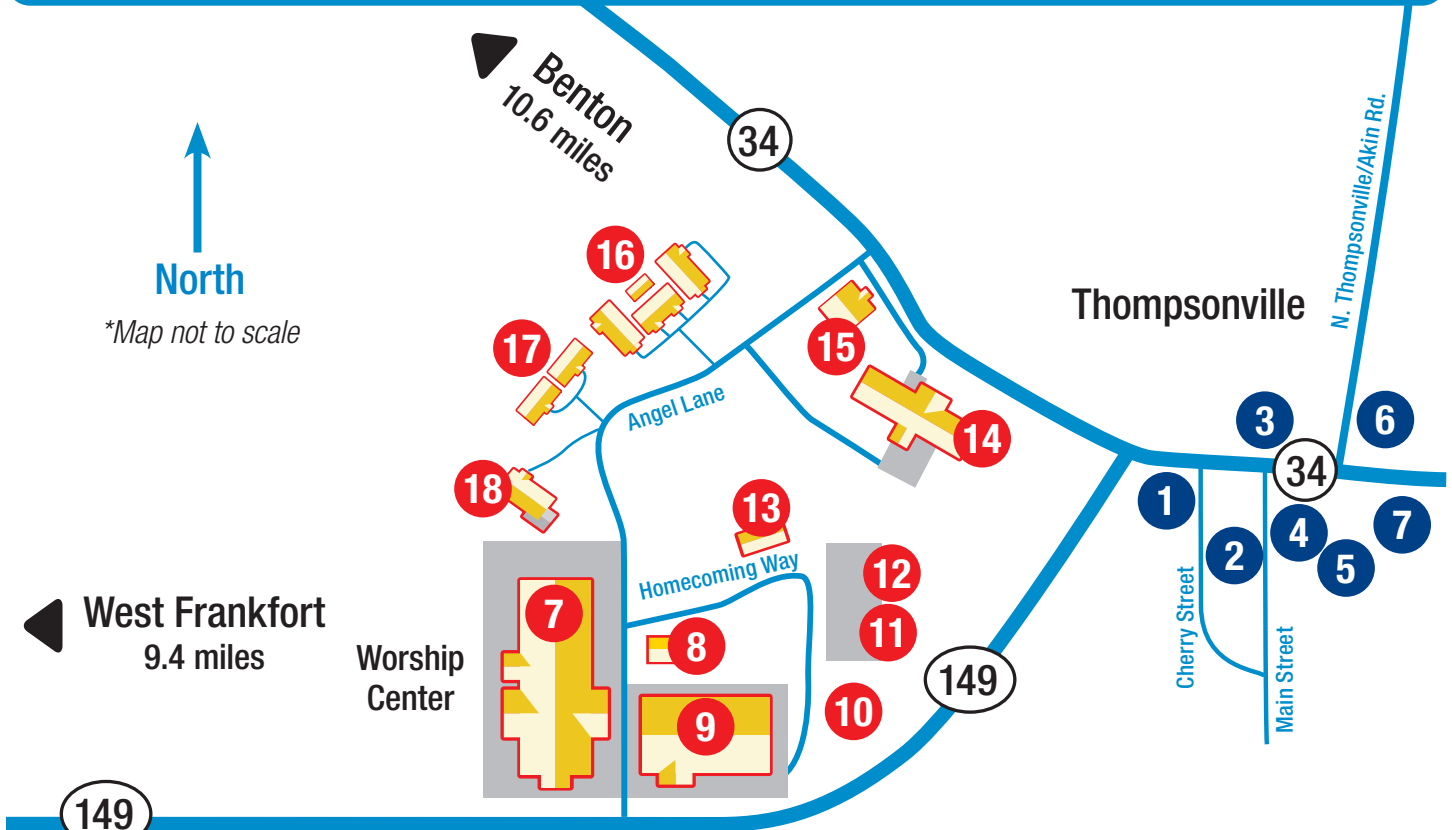

3ABN CAMPUS MAP

3ABN Locations

- **1** 3ABN Production Center - Studio A, Studio B, Radio
- **2** Donation Center
- **3** 3ABN Call Center
- **4** RV Parking #1
- **5** 3ABN Sound Center
- **6** Guest Rooms B8, B9 - Lower Level 3189 Charley Good Road
- **7** Worship Center - Studio D, Thompsonville SDA Church
- **8** 3ABN Information Center
- **9** Junior Academy/Gym
- **10** Camping Area
- **11** Bathhouse
- **12** RV Parking #2
- **13** Pavillion/Picnic area

- **14** 3ABN Planned Giving, Lower Level-Guest Rooms C10, C11, C12 Angel Lane (Entrance)
- **15** The Browse Around Thrift Store
- **16** Guest Rooms A0-A7 3993 Angel Lane
- **17** Guest Rooms A16, A17 3927 Angel Lane
- **18** Guest Rooms D13, D14, D15 3865 Angel Lane

Thompsonville

- **1** Post Office
- **2** Laundromat
- **3** Payne Service Center (gas and convenience store)
- **4** The Hangout Restaurant
- **5** Southern Illinois Bank
- **6** Dollar General
- **7** Deb's Restaurant